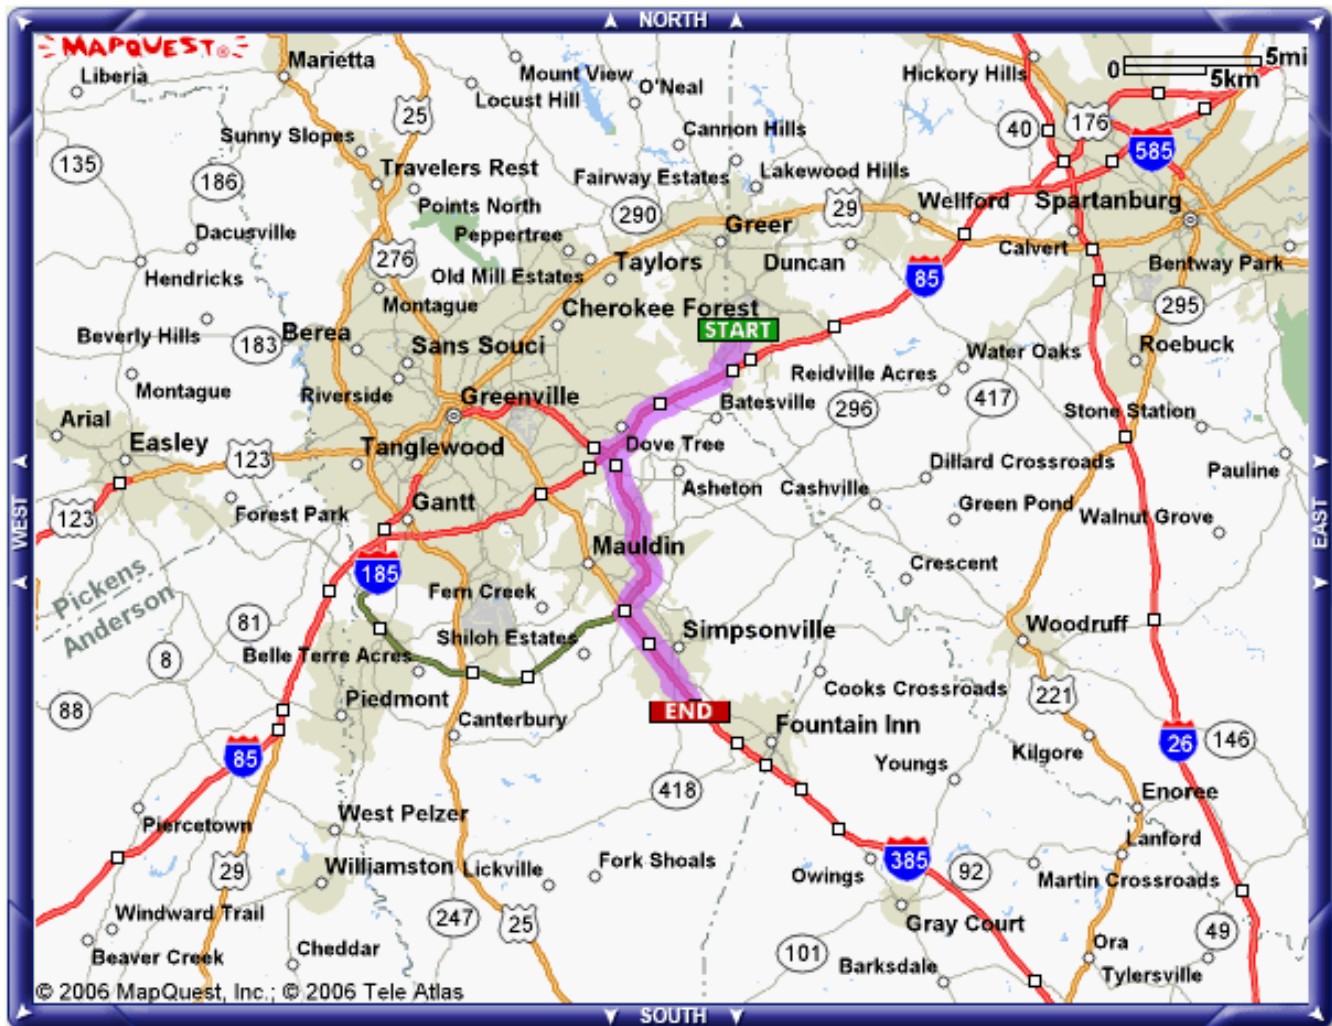

Directions from Charlotte/Douglas International Airport (CLT) to Hampton Inn Hotel in Simpsonville:

Maneuvers	Distance
1: Start out going NORTH on RC JOSH BIRMINGHAM PKWY toward OLD DOWD RD.	<0.1 miles
2: Turn LEFT onto OLD DOWD RD.	0.2 miles
3: Turn RIGHT onto LITTLE ROCK RD.	0.5 miles
4: Turn LEFT to stay on LITTLE ROCK RD.	0.2 miles
5: Merge onto I-85 S via the ramp on the LEFT toward GASTONIA (Crossing into SOUTH CAROLINA).	87.7 miles
6: Merge onto I-385 S via EXIT 51 toward COLUMBIA.	9.7 miles
7: Take EXIT 27 toward SIMPSONVILLE / FAIRVIEW RD.	0.1 miles
8: Turn LEFT onto FAIRVIEW RD / SC-55.	<0.1 miles
9: Turn LEFT onto GRANDVIEW DR.	0.7 miles
10: End at Hampton Inn 3934 Grandview Dr, Simpsonville, SC 29680, US	

Total Est. Time: 1 hour, 42 minutes Total Est. Distance: 99.63 miles