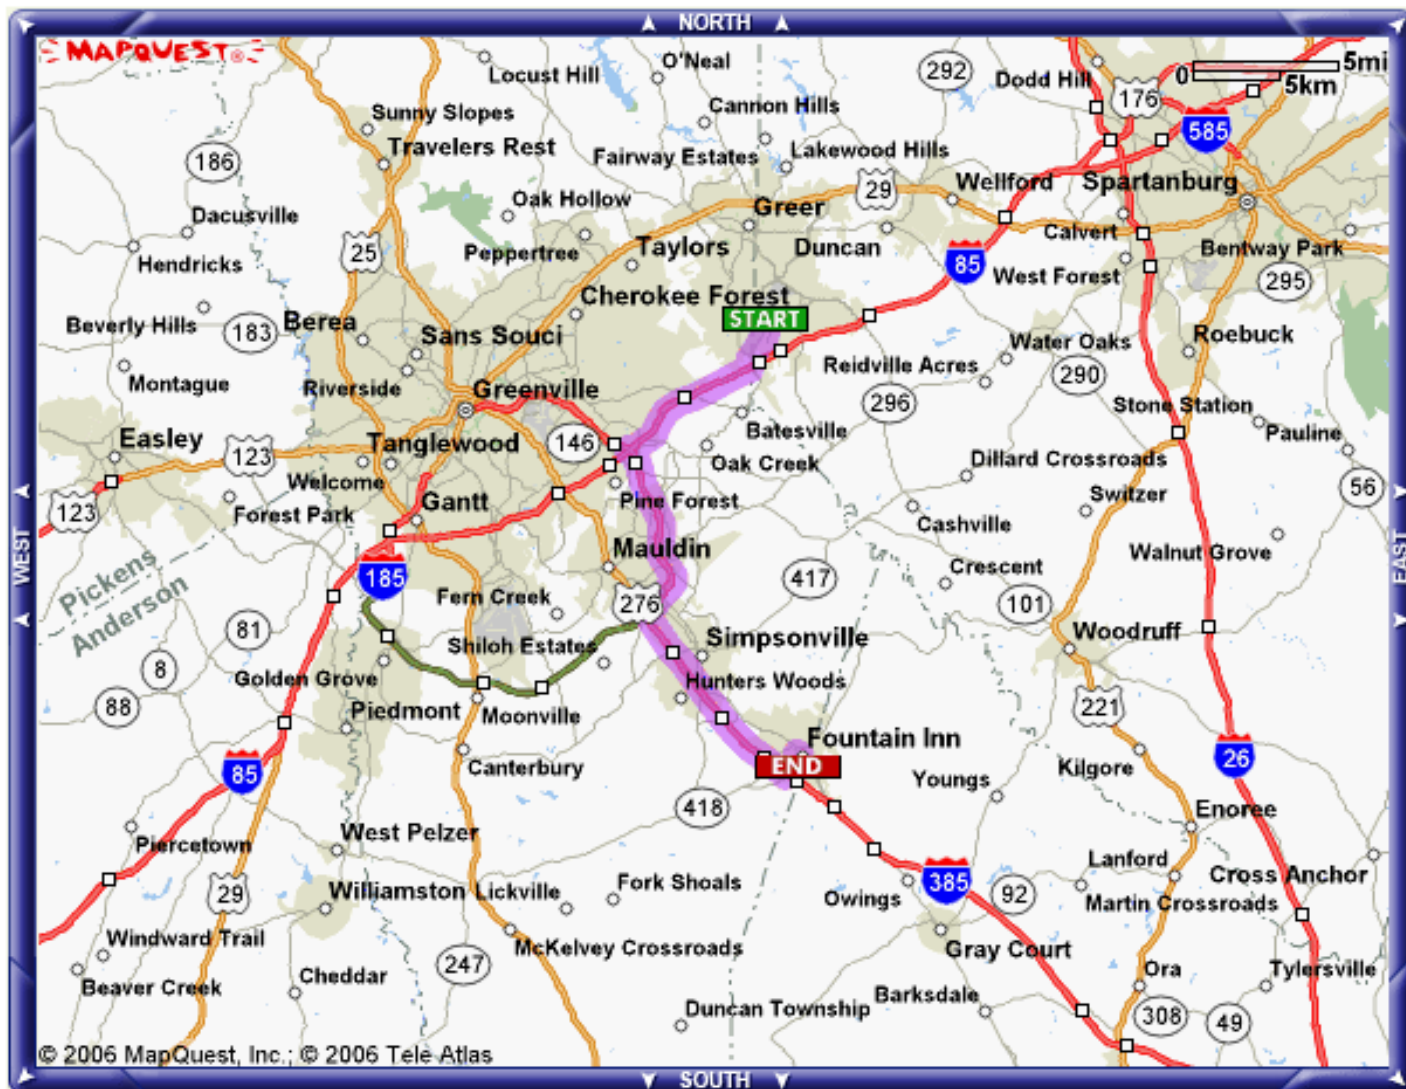

Directions from Greenville-Spartanburg International Airport (GSP) to
Maillis Strapping Systems:

Maneuvers	Distance
1: Start out going SOUTHWEST on GSP DR toward AIRPORT RD.	1.0 miles
2: Turn SLIGHT RIGHT onto W JOHNS RD.	0.1 miles
3: Turn LEFT onto SC-14.	0.2 miles
4: Merge onto I-85 S toward GREENVILLE.	4.7 miles
5: Merge onto I-385 S via EXIT 51 toward COLUMBIA.	13.4 miles
6: Take the SC-418 exit- EXIT 23- toward FORK SHOALS / FOUNTAIN INN.	0.3 miles
7: Turn LEFT onto MCCARTER RD / SC-418.	0.8 miles
8: Turn LEFT onto WALL ST.	0.2 miles
9: End at 404 Wall St Fountain Inn, SC 29644-2035, US	

Total Est. Time: 26 minutes **Total Est. Distance:** 21.10 miles