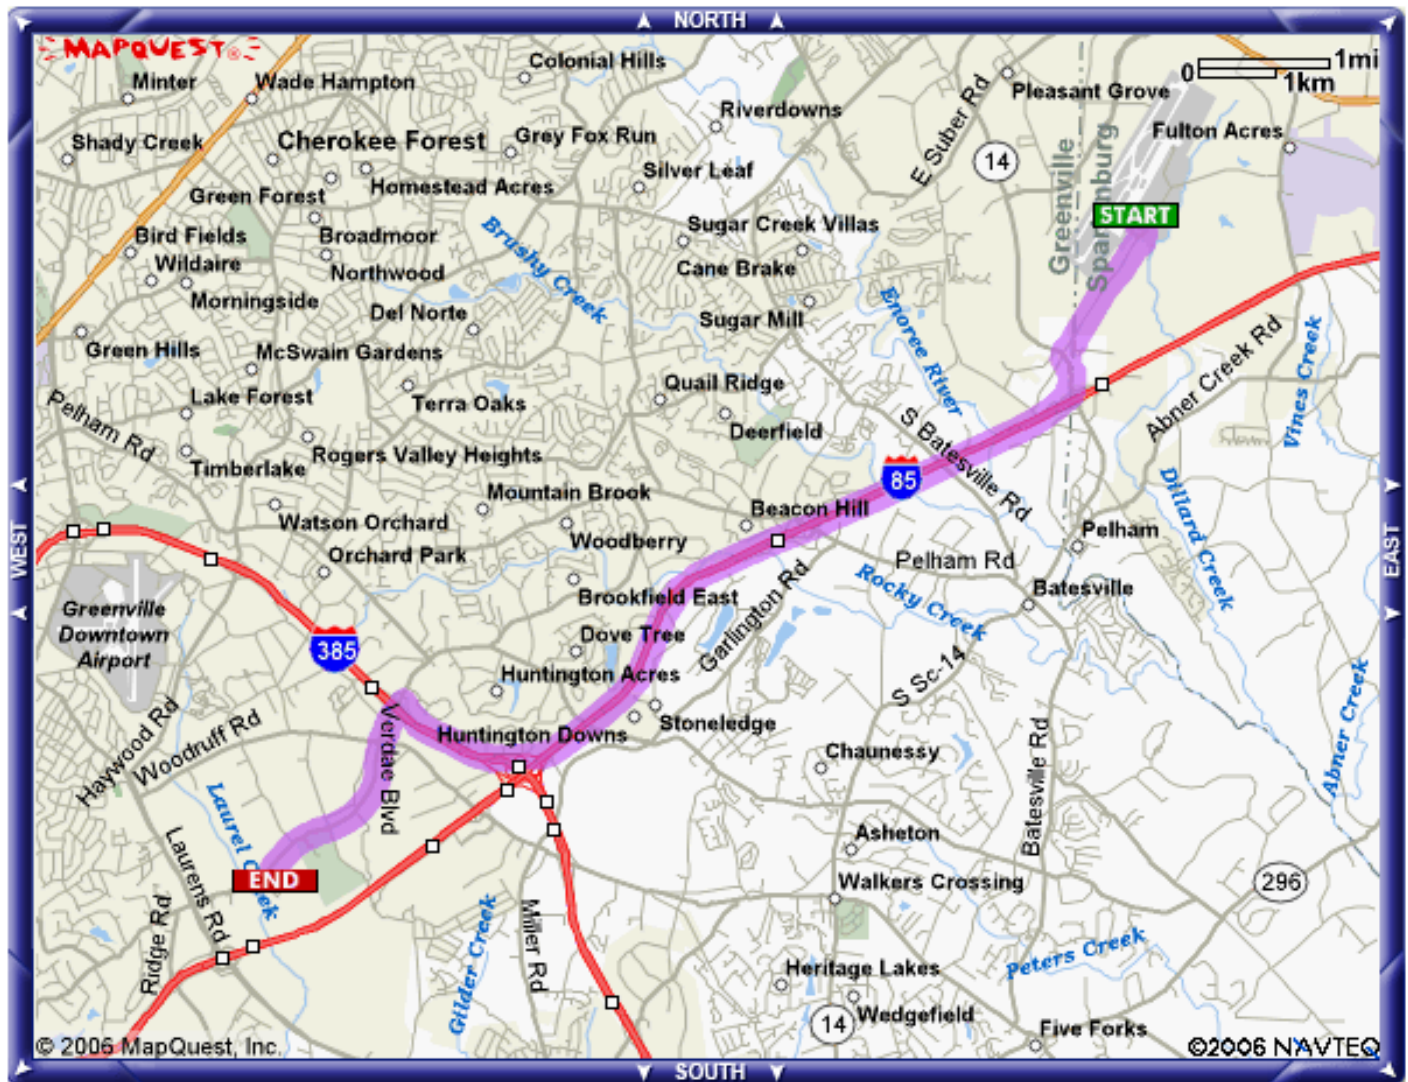

Directions from Greenville-Spartanburg International Airport (GSP) to Embassy Suites Hotel in Greenville:

Maneuvers	Distance
 1: Start out going SOUTHWEST on GSP DR toward AIRPORT RD.	1.0 miles
 2: Turn SLIGHT RIGHT onto W JOHNS RD.	0.1 miles
 3: Turn LEFT onto SC-14.	0.2 miles
 4: Merge onto I-85 S toward GREENVILLE.	4.7 miles
 5: Merge onto I-385 N via EXIT 51 toward DOWNTOWN / GREENVILLE.	1.0 miles
 6: Take the ROPER MTN RD exit- EXIT 37.	0.2 miles
 7: Turn LEFT onto ROPER MOUNTAIN RD.	0.3 miles
 8: ROPER MOUNTAIN RD becomes VERDAE BLVD.	1.2 miles
 9: End at Embassy Suites Hotel 670 Verdae Blvd, Greenville, SC 29607, US	
Total Est. Time: 13 minutes Total Est. Distance: 9.22 miles	