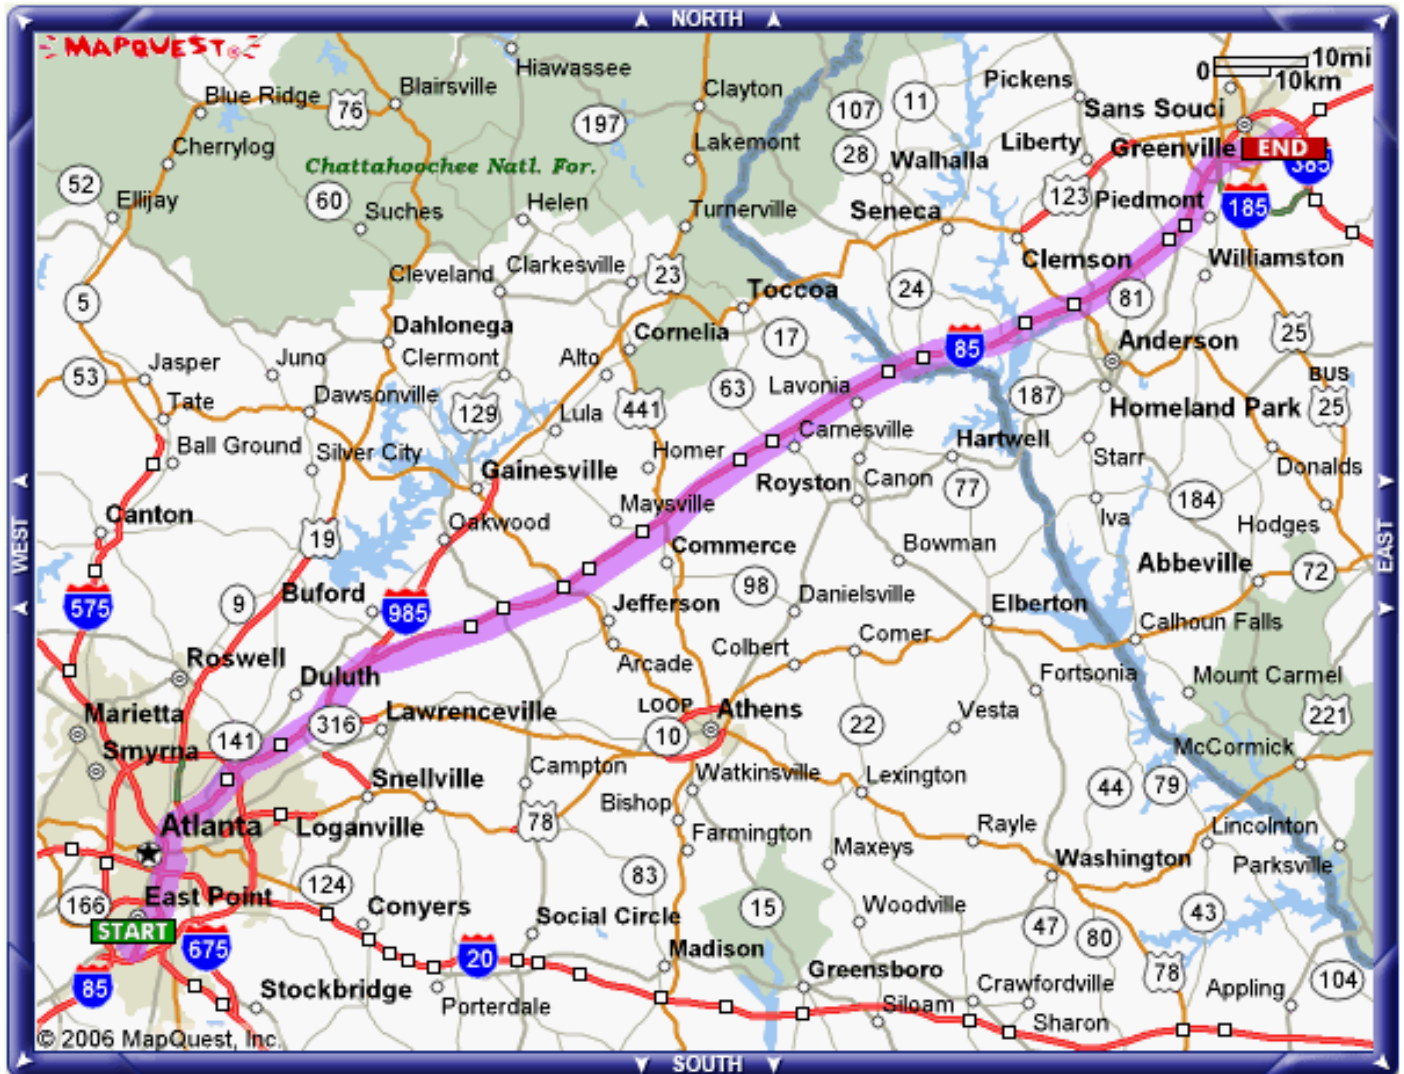

Directions from Hartsfield-Jackson Atlanta International Airport (ATL) to Embassy Suites Hotel in Greenville:

Maneuvers	Distance
1: Start out going SOUTHWEST on CAR RENTAL RD / CAR RENTAL ROW toward AUTO PORT DR.	0.2 miles
2: Turn LEFT onto AUTO PORT DR.	<0.1 miles
3: Turn SLIGHT RIGHT onto S TERMINAL PKWY.	<0.1 miles
4: Turn SLIGHT RIGHT onto AIRPORT BLVD.	0.5 miles
5: Turn RIGHT onto RIVERDALE RD / GA-139.	0.2 miles
6: Merge onto I-85 N (Crossing into SOUTH CAROLINA).	156.4 miles
7: Merge onto LAURENS RD / US-276 W via EXIT 48B toward GREENVILLE.	0.6 miles
8: Turn SLIGHT RIGHT onto VERDAE BLVD.	0.6 miles
9: End at Embassy Suites Hotel 670 Verdae Blvd, Greenville, SC 29607, US	
Total Est. Time: 2 hours, 36 minutes	Total Est. Distance: 158.98 miles